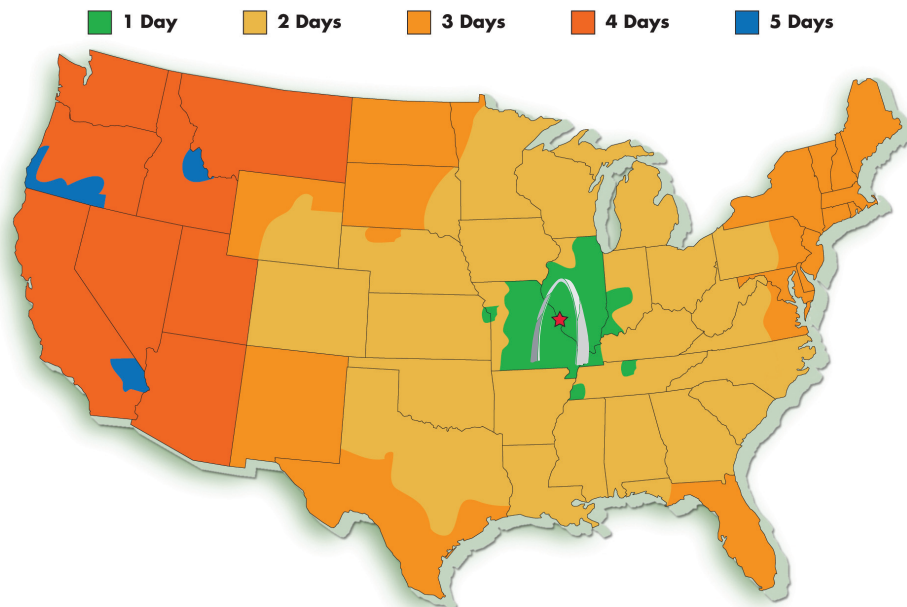

## Standard UPS Ground Estimated Delivery Times

12117 Bridgeton Square Drive • St. Louis, MO 63044  
Telephone: 314-291-3900 • Fax: 314-291-4004  
Toll Free Phone: 800-685-5743 • Toll Free Fax: 888-517-2614  
Email: lpprint2@aol.com • www.lippmannprinting.com